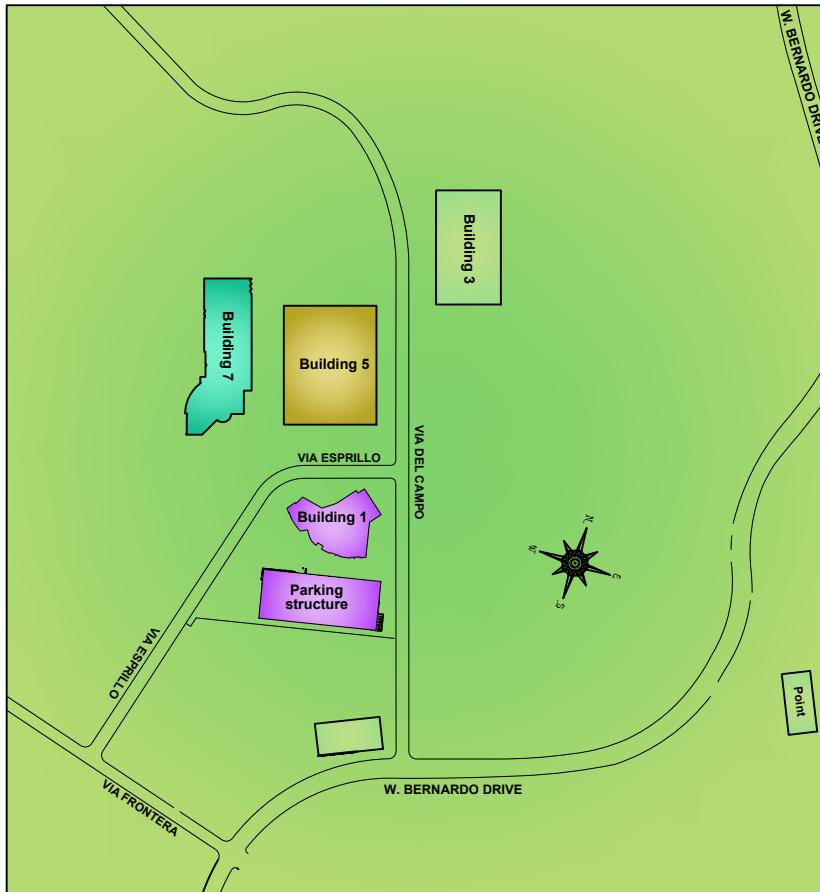

# Campus Map

## Directions:

### **From the San Diego Airport:**

Follow Harbor Drive to Grape St. Turn left onto Grape St. and follow until you see signs for Interstate 5 - South. Almost immediately after entering Interstate 5 - South, exit on State Route 163 headed north towards Escondido and Rancho Bernardo. Route 163 will eventually change into Interstate 15 North. It is approximately 30 miles to Rancho Bernardo.

### **From 15-North:**

From Interstate 15-North, exit on Bernardo Center Drive and turn left (west). At the top of the hill, make a right turn on West Bernardo Drive. Then, make your third left onto Via Del Campo. At the first stop sign, make a left onto Via Esprillo. Building 1 is the eleven-story building on the left, at the corner of Via Del Campo and Via Esprillo.